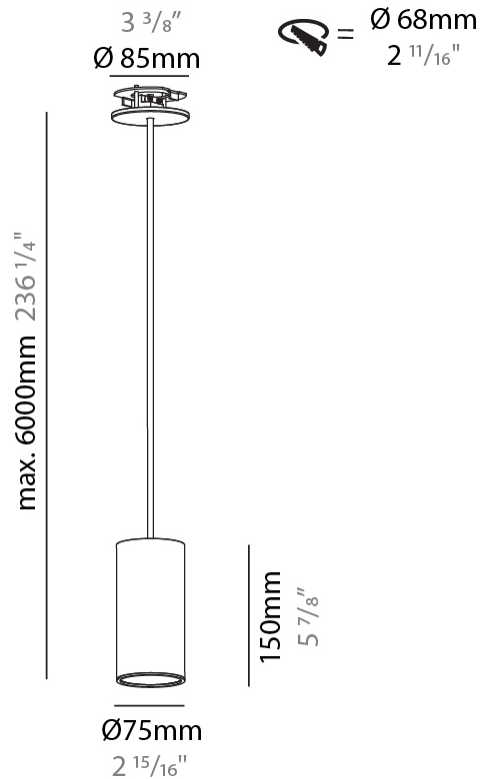

GENERAL

Series: Hangover
Subseries: Hangover Monopoint Recessed Canopy
Brand: Prolicht
Division: Architectural
Mounting Type: Suspension
Mounting Location: Ceiling
Subcategory: Pendant

PHYSICAL

Shape: Cylinder
Diameter (mm): 75
Diameter (in): 2 ¹⁵ / ₁₆
Height (mm): 150
Height (in): 5 ⁷ / ₈
Max. Overall Height (mm): 2150
Max. Overall Height (in): 84 ⁵ / ₈
Light Distribution: Direct
Diffuser: Shine Ring 0-6
Fixture Finish: SSR / BKV / CWI / CRY / HAB / UFT / ITA / RUA / FTG / MYG / LOD / PUS / FRO / FUP / KIA / POP / BLS / SPG / MEY / GOH / GUM / CHC / COM / ABZ / JAG / OBR / MOS / ROR
Fixture Material: Aluminum
Cable Details: 2000mm / 6000mm Cable in White / Black / Orange / Red
Cut-out Measurements: 68mm / 2 11/16"

LED

Number of LEDs: 1
Color Temperature (°K): 2700 / 3000 / 4000
Max. Delivered Lumen (lm): 923
CRI: >90 CRI
Lamp Life (hrs): 50000
Upon Request: ***3500K available in minimum quantities (larger quantities upon request)

OPTICAL

Reflector: 18 / 36 / 52

RATINGS AND CERTIFICATIONS

Certified By: Certified for North American Standards
IP rating: IP20

HANGOVER MONOPOINT RECESSED CANOPY SUSPENSION

A300156-

PROJECT
TYPE
SPECIFIER
QUANTITY
DATE

GENERAL

Series: Hangover
Subseries: Hangover Monopoint Recessed Canopy
Brand: Prolicht
Division: Architectural
Mounting Type: Suspension
Mounting Location: Ceiling
Subcategory: Pendant

PHYSICAL

Shape: Cylinder
Diameter (mm): 75
Diameter (in): 2 ¹⁵ / ₁₆
Height (mm): 150
Height (in): 5 ⁷ / ₈
Max. Overall Height (mm): 2150
Max. Overall Height (in): 84 ⁵ / ₈
Light Distribution: Direct / Indirect
Diffuser: Shine Ring 0-6
Fixture Finish: SSR / BKV / CWI / CRY / HAB / UFT / ITA / RUA / FTG / MYG / LOD / PUS / FRO / FUP / KIA / POP / BLS / SPG / MEY / GOH / GUM / CHC / COM / ABZ / JAG / OBR / MOS / ROR
Fixture Material: Aluminum
Cable Details: 2000mm / 6000mm Cable in White / Black / Orange / Red
Cut-out Measurements: 68mm / 2 11/16"