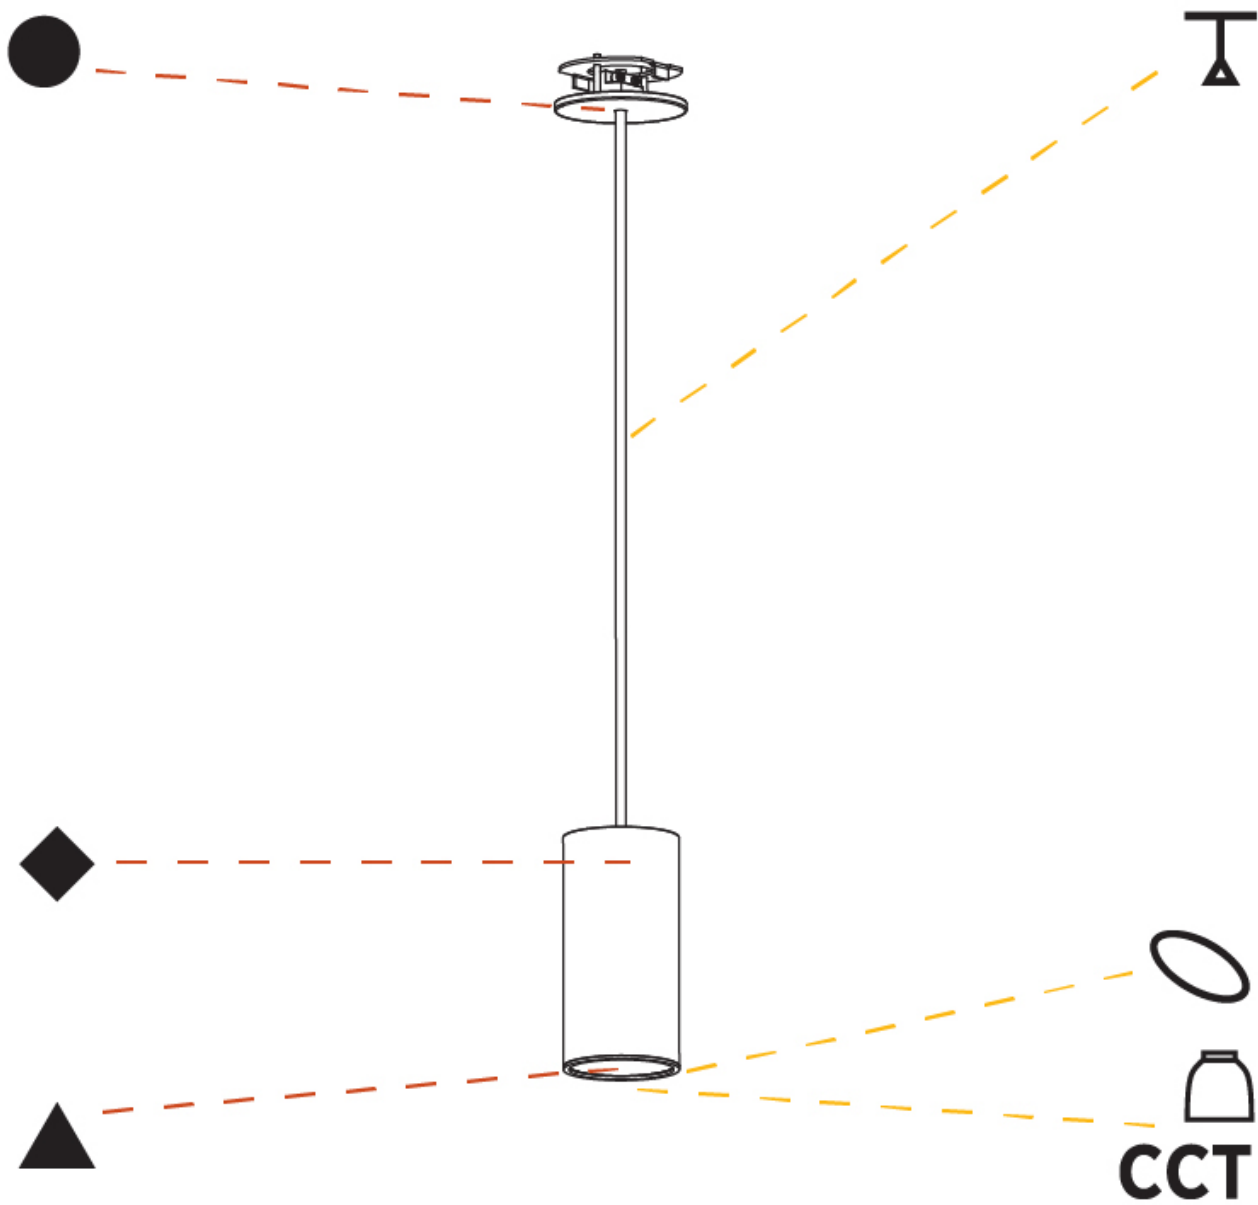

GENERAL

Series: Hangover
Subseries: Hangover Monopoint Recessed Canopy
Brand: Prolicht
Division: Architectural
Mounting Type: Suspension
Mounting Location: Ceiling
Subcategory: Pendant

PHYSICAL

Shape: Cylinder
Diameter (mm): 75
Diameter (in): 2 ¹⁵ / ₁₆
Height (mm): 150
Height (in): 5 ⁷ / ₈
Max. Overall Height (mm): 2150
Max. Overall Height (in): 84 ⁵ / ₈
Light Distribution: Direct
Diffuser: Shine Ring 0-6
Fixture Finish: SSR / BKV / CWI / CRY / HAB / UFT / ITA / RUA / FTG / MYG / LOD / PUS / FRO / FUP / KIA / POP / BLS / SPG / MEY / GOH / GUM / CHC / COM / ABZ / JAG / OBR / MOS / ROR
Fixture Material: Aluminum
Cable Details: 2000mm / 6000mm Cable in White / Black / Orange / Red
Cut-out Measurements: 68mm / 2 11/16"

OPTICAL

Reflector: 18 / 36 / 52

RATINGS AND CERTIFICATIONS

Certified By: Certified for North American Standards
IP rating: IP20

HANGOVER MONOPOINT RECESSED CANOPY SUSPENSION

A300156-

PROJECT
TYPE
SPECIFIER
QUANTITY
DATE

GENERAL

Series: Hangover
Subseries: Hangover Monopoint Recessed Canopy
Brand: Prolicht
Division: Architectural
Mounting Type: Suspension
Mounting Location: Ceiling
Subcategory: Pendant

PHYSICAL

Shape: Cylinder
Diameter (mm): 75
Diameter (in): 2 ¹⁵ / ₁₆
Height (mm): 150
Height (in): 5 ⁷ / ₈
Max. Overall Height (mm): 2150
Max. Overall Height (in): 84 ⁵ / ₈
Light Distribution: Direct / Indirect
Diffuser: Shine Ring 0-6
Fixture Finish: SSR / BKV / CWI / CRY / HAB / UFT / ITA / RUA / FTG / MYG / LOD / PUS / FRO / FUP / KIA / POP / BLS / SPG / MEY / GOH / GUM / CHC / COM / ABZ / JAG / OBR / MOS / ROR
Fixture Material: Aluminum
Cable Details: 2000mm / 6000mm Cable in White / Black / Orange / Red
Cut-out Measurements: 68mm / 2 11/16"